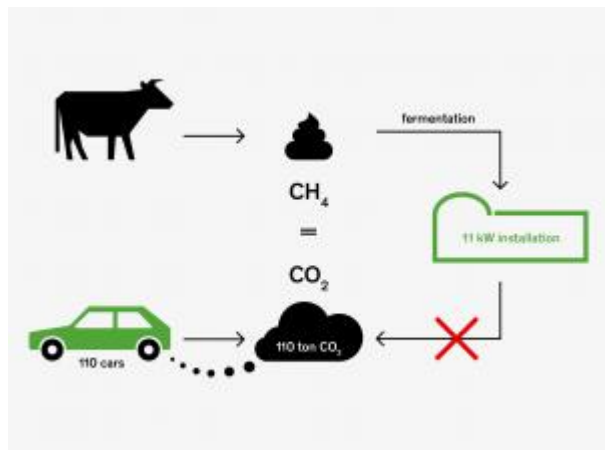

Cooperative 'Vun der Atert' - A community based model for quality meat production [3]

Keywords:

Access to market, Agriculture, Animal husbandry, Cooperation, Direct marketing, Diversification, LEADER/CLLD, Local Development Strategy, Product quality

Countries:

Luxembourg

An integrated, community focussed model for quality meat production based on short supply chains, working together, and exchanging experiences between consumers and producers.

[Installing a small-scale anaerobic digester to produce green energy](#) [4]

Keywords:

Agriculture, Bioeconomy, Energy efficiency, GHG & ammonia emissions, Renewable energy

Countries:

Belgium

A dairy farm in Wallonia invested in renewable energy production from manure and produced milk using a more environmental friendly process.