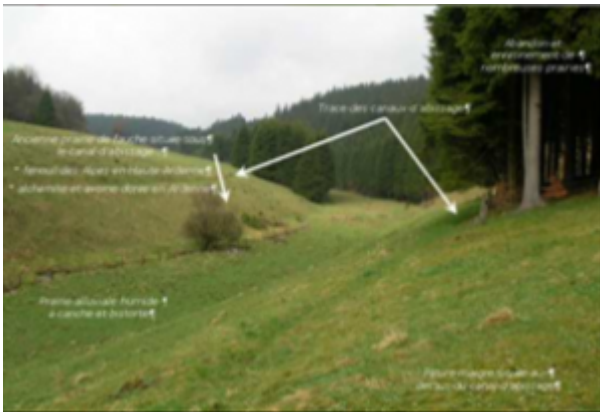

Search

Total results: 17.

'Abissage' - restoring traditional water management systems in the Ardennes [1]

Keywords:

Biodiversity, Environmental protection, Irrigation, Nature conservation, Water management

Countries:

Belgium

Restoration of a meadow irrigation ditch to revive a multi-centennial tradition that existed throughout Europe and over time has produced meadows of outstanding flora.

Local Climate Plan for the Pays des Condruses - less 40% of CO2 by 2030 [2]