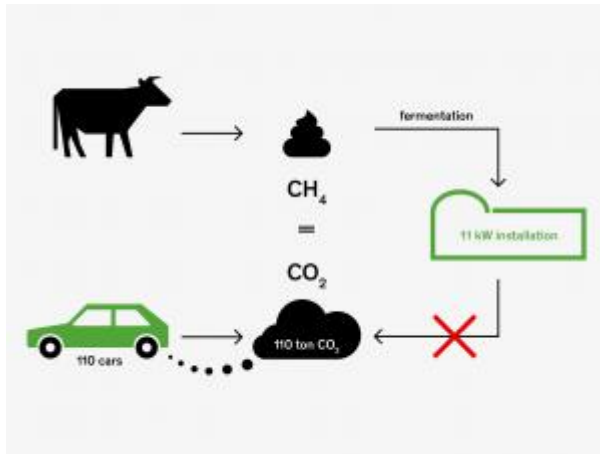

Search

Total results: 2.

[Setting up a communal facility at Vaux sur Sûre](#) ^[1]

Keywords:

Rural proofing, Rural services, Smart Villages, Social inclusion

Countries:

Belgium

Construction of a new, versatile building consisting of a coworking space, a cultural hall and a tourist office, enhancing the services offered to the residents of a rural municipality.

[Installing a small-scale anaerobic digester to produce green energy](#) [2]

Keywords:

Agriculture, Bioeconomy, Energy efficiency, GHG & ammonia emissions, Renewable energy

Countries:

Belgium

A dairy farm in Wallonia invested in renewable energy production from manure and produced milk using a more environmental friendly process.

Links

[1] https://enrd.ec.europa.eu/projects-practice/setting-communal-facility-vaux-sur-sure_en

[2] https://enrd.ec.europa.eu/projects-practice/installing-small-scale-anaerobic-digester-produce-green-energy_en