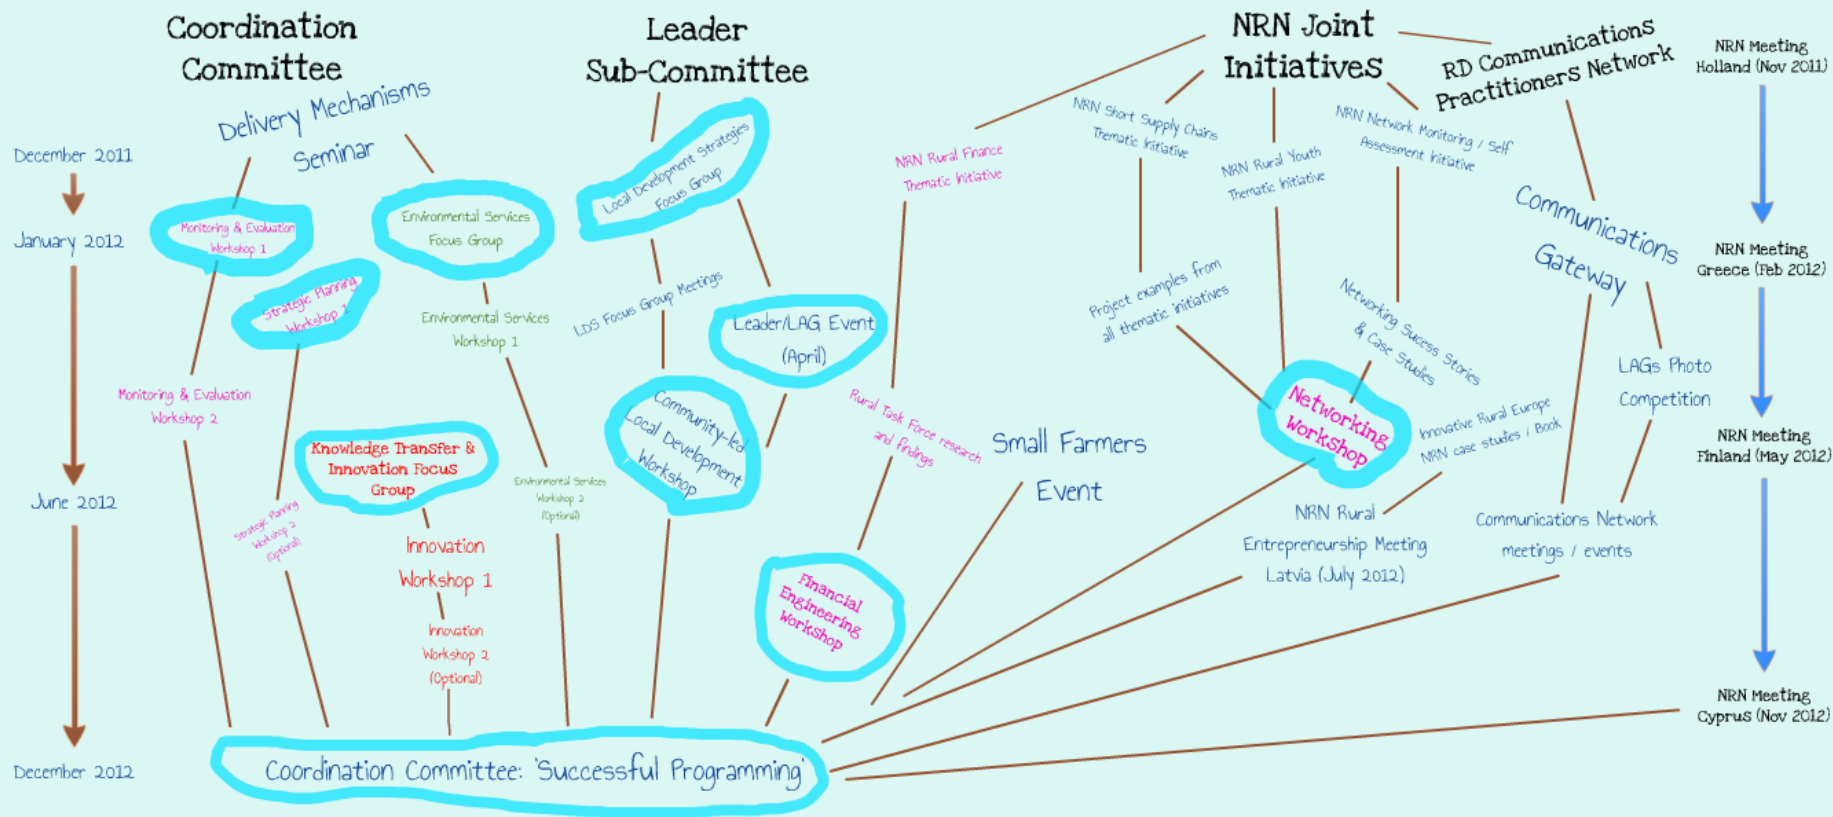

The Journey

ENRD 2012: Connecting the parts

The Journey

ENRD 2012: Connecting the parts

December 2011

Monit

December 2012

Coordination Committee

Delivery Mechanism

Leader

Sub-Committee

Strategies

NRRN Joint

Initiatives

NRRN

Coordination Committee

012

A hand-drawn graphic on a light blue background. It features a large, irregular, hand-drawn cyan border that encloses the text. The text is written in a green, cursive font. There are two brown, pencil-like lines extending from the top and bottom edges of the cyan border.

Innovation

The image shows a hand-drawn title for a workshop slide. The text "Strategic Planning" and "Workshop 1" is written in a pink, cursive font and is enclosed within a thick, light blue, hand-drawn outline. The background is a light teal color. There are some brown lines and a small pink mark on the left side of the image, and a small pink mark at the bottom left corner.