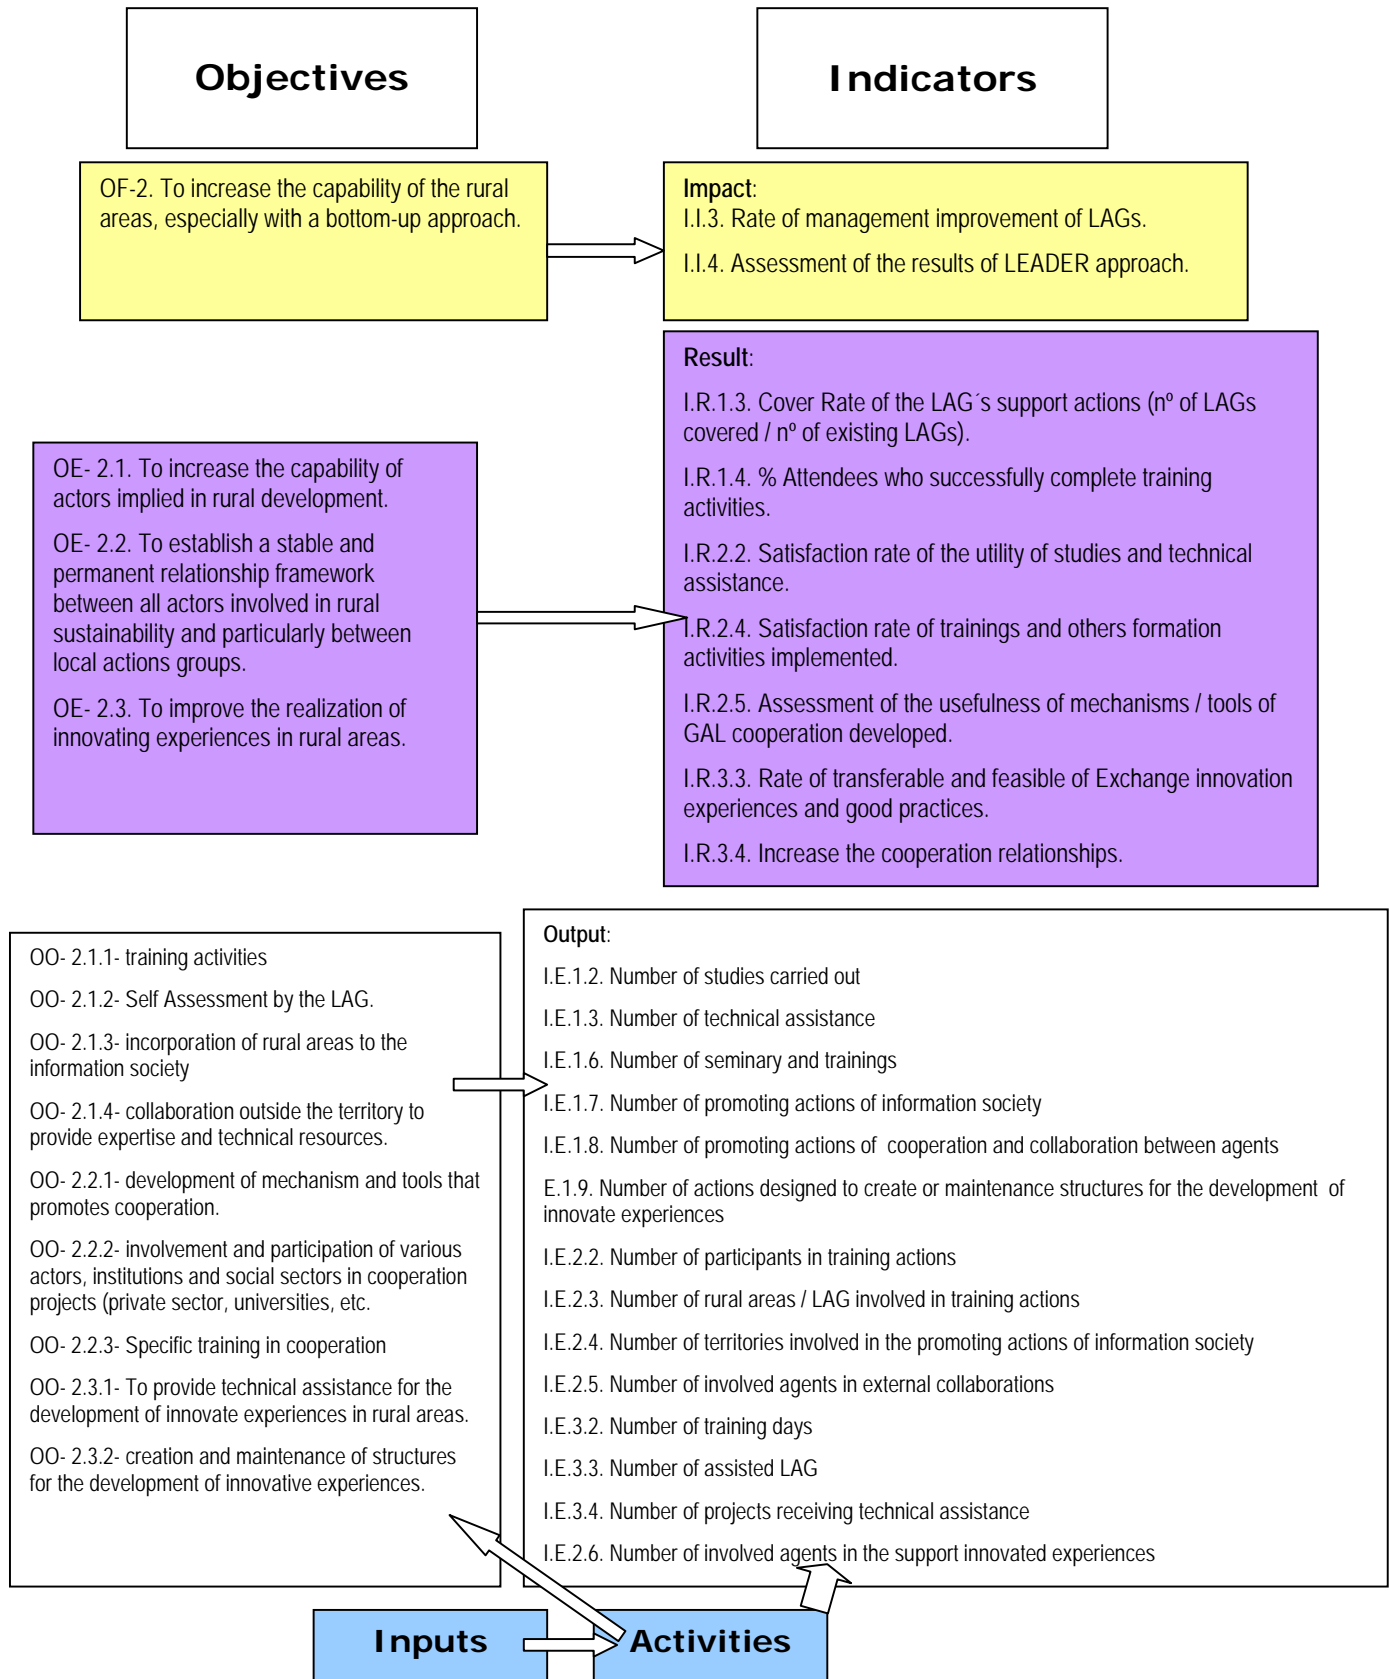

“UPDATE of the WORKING PAPER ON THE EVALUATION OF NATIONAL RURAL NETWORK PROGRAMMES”

Intervention Logic Spain, OF-1. To improve the implementation of RDP

Intervention Logic Spin, OF-2 To increase the capability of the rural areas

Intervention Logic Spain, OF-3. To promote knowledge about rural issues