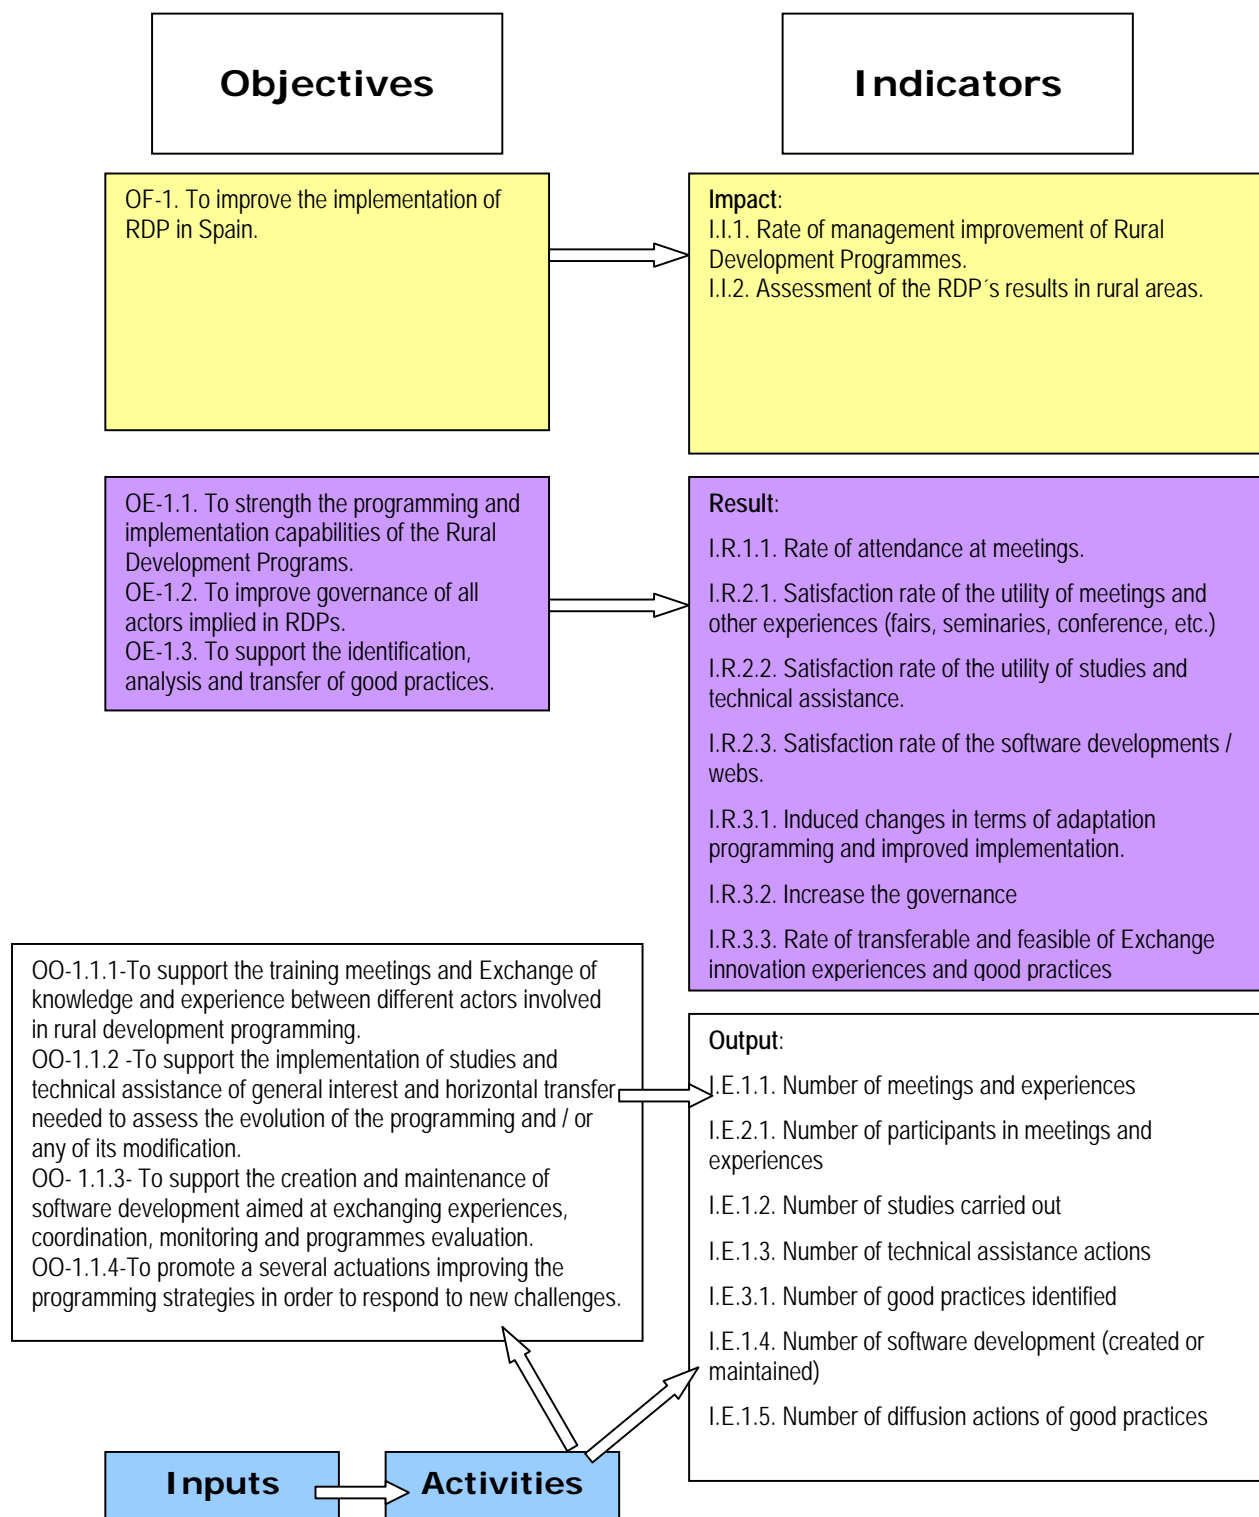

“UPDATE of the WORKING PAPER ON THE EVALUATION OF NATIONAL RURAL NETWORK PROGRAMMES”

Intervention Logic Spain, OF-1. To improve the implementation of RDP

Intervention Logic Spin, OF-2 To increase the capability of the rural areas

Intervention Logic Spain, OF-3. To promote knowledge about rural issues