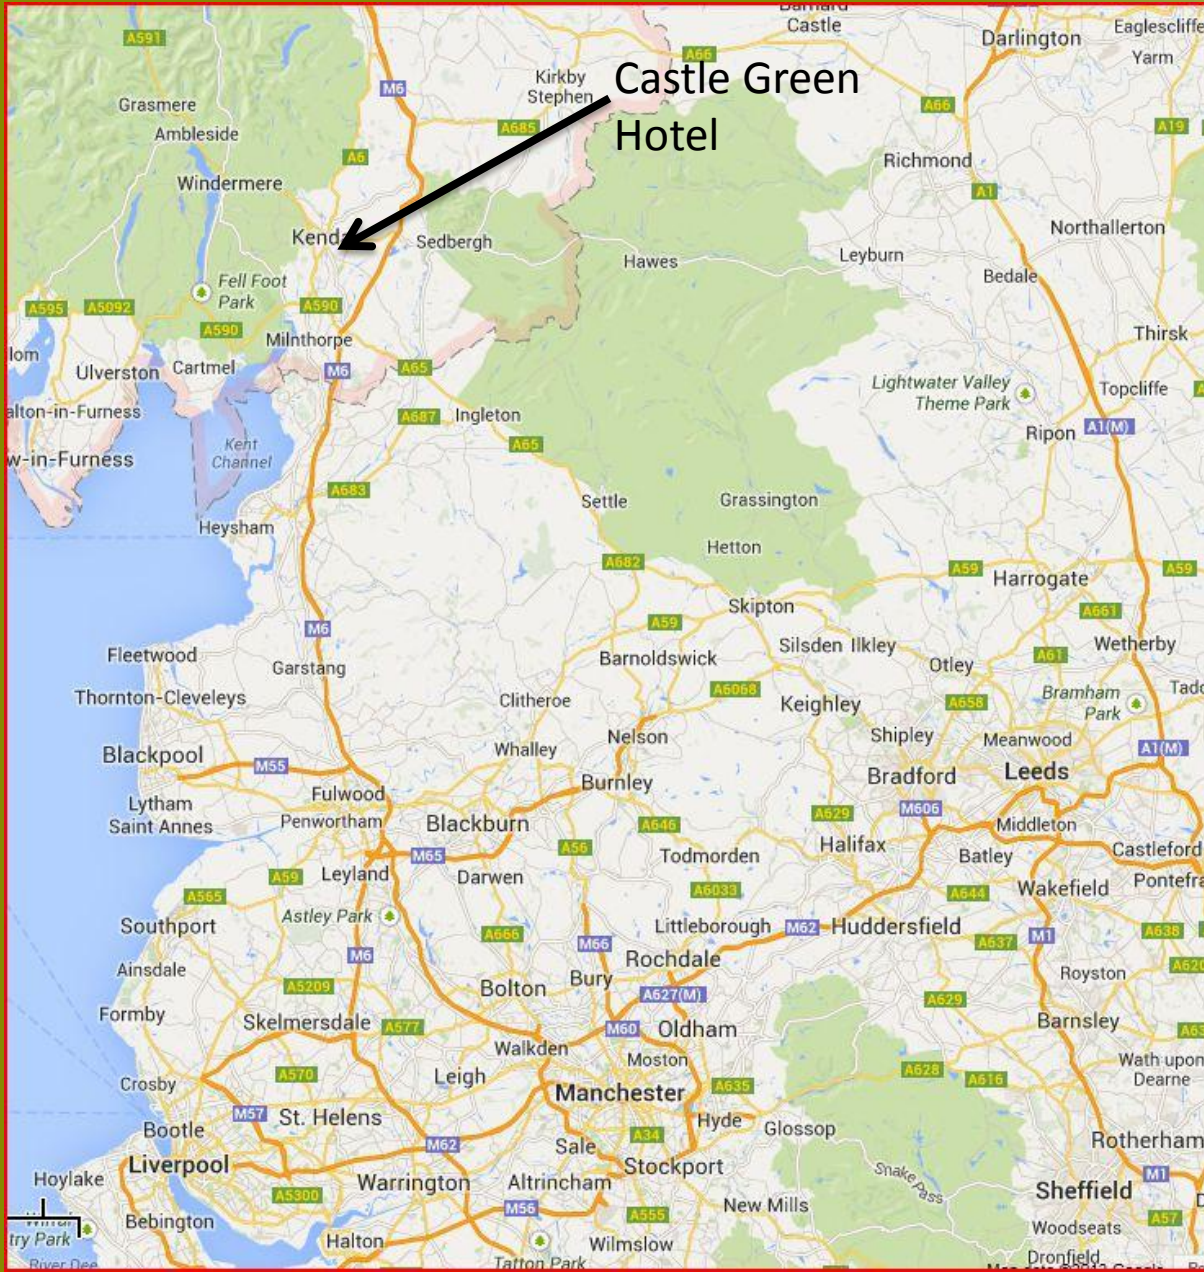

Where

Provisional Dates:

- •Arrival and optional Study visits
- •NRN meeting
- •Peer to Peer Learning workshop on Monitoring and Evaluation

Event Location:

Castle Green Hotel –
www.castlegreen.co.uk