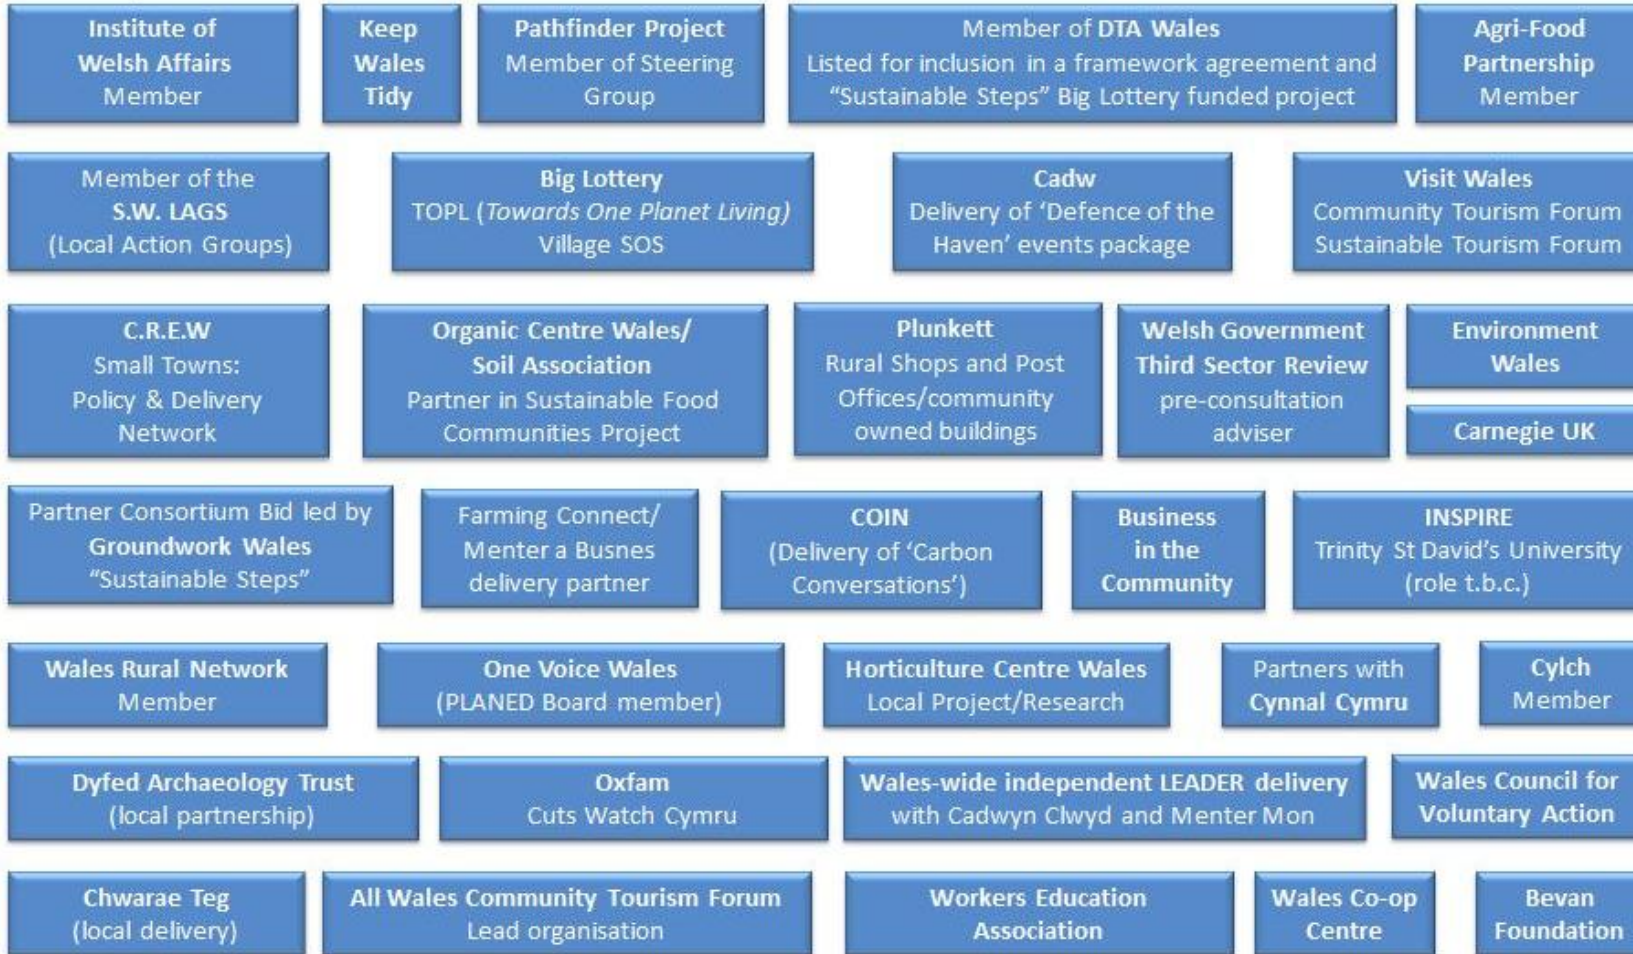

Networks

- Local or National?
- Managing Authority or Agency approach?
- Other Options?

PLANED's Communication Networks

PLANED's Network in Wales

PLANED's Network in Europe

ELARD

Forum Synergies
Sponsored member

Leading the Way 2020
PLANED International
Conference, May 2020

**Adding Value to
Community Tourism
(RDP)**
Finland
Slovenia
Czech Republic
Cyprus
Scotland
Sardinia
France

European Rural Parliament

Finland
Innovative Village
Network
TOPL Workshops being
delivered in Finland

**Waseda University,
Japan**
Rural Development and
LEADER advice

EU Local Action Groups
Development of multi-partner projects e.g. Grundtvig. Regular
exchange of information via both E.N.R.D. and E.L.A.R.D
(European LEADER Association for Rural Development)

ARC 2020
Civil Society Platform
European Agricultural &
Rural Policy

Czech Republic
'TOPL' and
'Plugging the Leaks'
Workshops

The Old School
Station Road
Narberth
Pembrokeshire
SA67 7DU

www.planed.org.uk